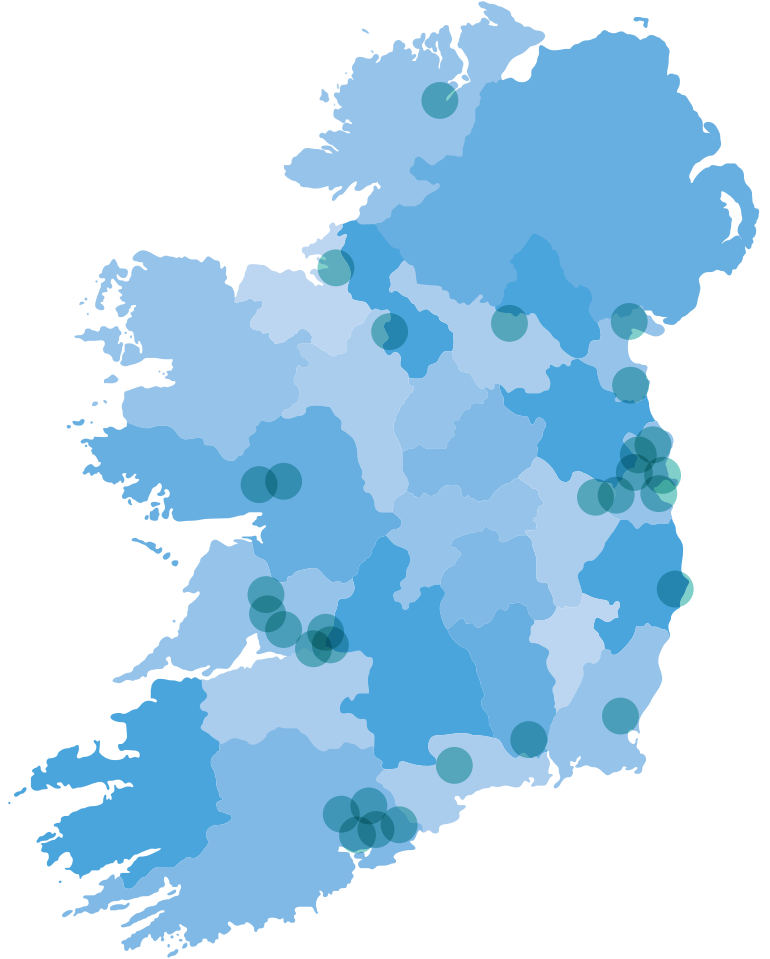

Energy for generations

CO-LOCATION

WHEN YOU CHOOSE TO WORK WITH ESB TELECOMS LTD FOR YOUR CO-LOCATION NEEDS, YOU'RE PARTNERING WITH A VERY EXPERIENCED TEAM TO INTEGRATE ALL ASPECTS OF YOUR NETWORK, ENGINEERED AROUND YOUR SPECIFIC NEEDS.

We've got Point of Presence (PoP) locations at key sites around Ireland, directly accessing Metropolitan Area Networks and our towers portfolio. Each of the country's major telecommunications operators are fully interconnected with us, and all PoP sites are fully secured and constantly monitored.

All of which means peace of mind and dependability 24 hours a day, 365 days a year, with unrestricted local access to your own network.

● CO-LOCATION POP SITES

PARTNERSHIP EQUALS POSSIBILITIES

Partnership with ESB Telecoms Ltd brings more than heritage and experience. Knowledge, help, whole-hearted commitment and a willingness to go the extra mile also come as part of the package.

We want our experience and resources to become key enablers for your business success. Our dedicated account managers are there to share that experience and offer the full support and backup that your operations need.

CO-LOCATION MEANS BEING THERE FOR YOU

Naturally there are specific requirements when you need co-location services, and the benefits of partnering with ESB Telecoms Ltd mean that we've got everything covered.

From safety training and a **reliable power supply (including back-up power)**, to security provision and easy access, our aim is total service of your needs.

We'll provide **bespoke rack and power options and customer zones**. We offer a dedicated footprint on site for our customers' cabins. If you need remote access control and monitoring, you've got it.

WHAT WILL YOU GET?

- ✓ Performance-driven, advanced optical / ethernet equipment
- ✓ Solutions carefully designed around your specific and evolving needs
- ✓ Ongoing investment to ensure a best-in-class network
- ✓ Flexible commercial offerings
- ✓ Proven track record in the network building, operating and maintaining
- ✓ Unrivalled SLAs that work for you