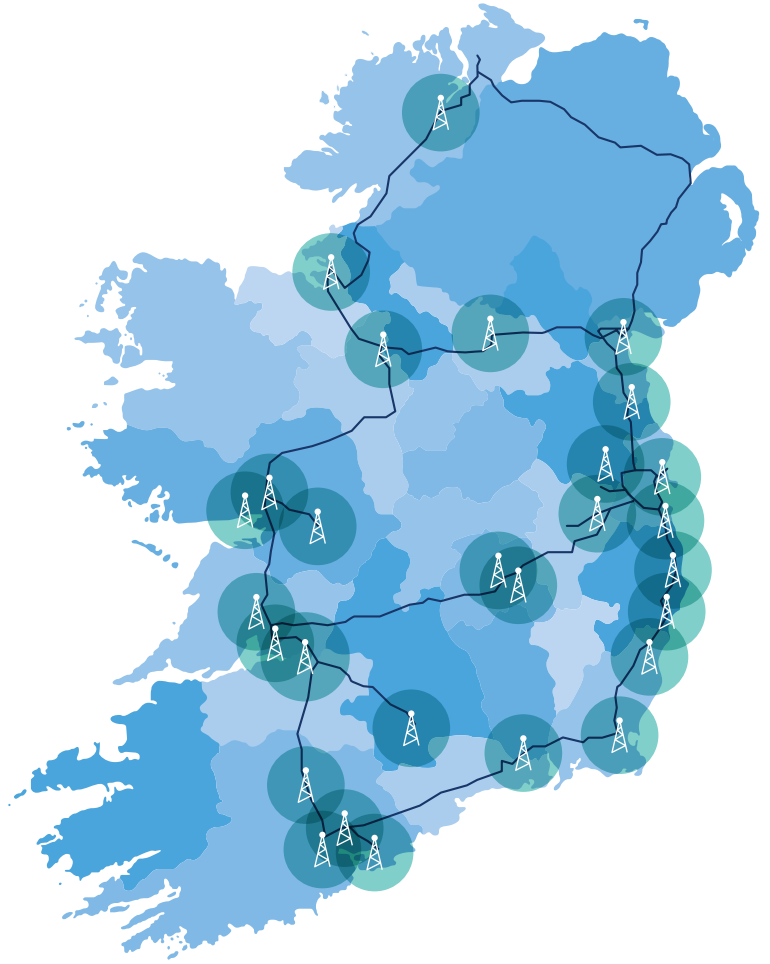

We have combined these two infrastructures to offer an exciting new Microwave Radio Product providing significant national coverage.

This wireless radio product connects with ESBT's core fibre network at multiple sites around Ireland delivering high capacity and cost efficient solutions.